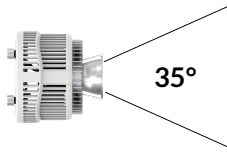

AMZ

Distance		5' (~1.5 m)	8' (~2.4 m)	12' (~3.7 m)
@4000K	fc	611	186	87
	lux	6569	1998	933
@6500K	fc	612	186	87
	lux	6579	2001	934
Beam Diameter		Ø 3.9' (1.2m)	Ø 3.2' (1.9m)	Ø 9.3' (2.8m)

Beam Angle : 35°

TB

Distance		5' (~1.5 m)	8' (~2.4 m)	12' (~3.7 m)
@10000K	fc	247	110	15
	lux	2657	1177	156
@20000K	fc	160	71	50
	lux	1716	758	530
Beam Diameter		Ø 3.9' (1.2m)	Ø 3.2' (1.9m)	Ø 9.3' (2.8m)

Beam Angle : 35°