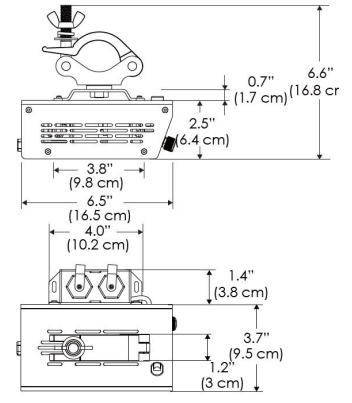

SPECIFICATIONS

Beam Angle	35°
Spectrum Type	AMZ : Plant Flourish & Growth
	TB : Coral Health & Growth
Control	Intensity (0% - 100%), CCT
LED Source	DiCon Dense Matrix LED
Power Draw	175W max
AC Input Voltage	100 - 240V AC, 60Hz
	100 - 277V AC (only CLP)
Cooling	Fan Cooled
Operating Temperature	32 - 104°F (0 - 40°C)
Fixture Weight	1.8lb (~0.8kg)
Power Supply Weight	1.6lb (~0.7kg)

MECHANICAL FIGURES

W500N-TOX/TON

PS

PSX

W500N-CLP

Mounting Bracket Dimensions ALL-CLP

*All -CLP configuration models come with standard DC cables of 6 inches and AC cables of 10 ft.

W500N-TEX

AMZ

Distance		5' (~1.5 m)	8' (~2.4 m)	12' (~3.7 m)
@4000K	fc	611	186	87
	lux	6569	1998	933
@6500K	fc	612	186	87
	lux	6579	2001	934
Beam Diameter		Ø 3.9' (1.2m)	Ø 3.2' (1.9m)	Ø 9.3' (2.8m)

Beam Angle : 35°

TB

Distance		5' (~1.5 m)	8' (~2.4 m)	12' (~3.7 m)
@10000K	fc	247	110	15
	lux	2657	1177	156
@20000K	fc	160	71	50
	lux	1716	758	530
Beam Diameter		Ø 3.9' (1.2m)	Ø 3.2' (1.9m)	Ø 9.3' (2.8m)

Beam Angle : 35°