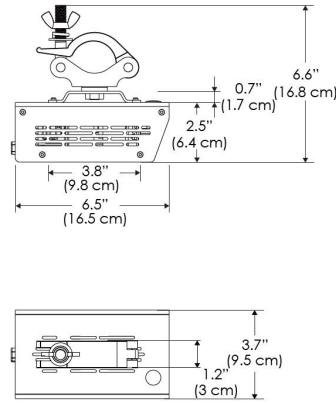

SPECIFICATIONS

Beam Angle	35°
Spectrum Type	AMZ : Plant Flourish & Growth
	TB : Coral Health & Growth
Control	Intensity (0% - 100%), CCT
LED Source	DiCon Dense Matrix LED
Power Draw	175W max
AC Input Voltage	100 - 240V AC, 60Hz
	100 - 277V AC (only CLP)
Cooling	Fan Cooled
Operating Temperature	32 - 104°F (0 - 40°C)
Fixture Weight	1.8lb (~0.8kg)
Power Supply Weight	1.6lb (~0.7kg)

MECHANICAL FIGURES

W500N-TOX/TON

PS

PSX

W500N-CLP

Mounting Bracket Dimensions ALL-CLP

*All -CLP configuration models come with standard DC cables of 6 inches and AC cables of 10 ft.

W500N-TEX

AMZ

Distance		5' (~1.5 m)	8' (~2.4 m)	12' (~3.7 m)
@4000K	fc	611	186	87
	lux	6569	1998	933
@6500K	fc	612	186	87
	lux	6579	2001	934
Beam Diameter		Ø 3.9' (1.2m)	Ø 3.2' (1.9m)	Ø 9.3' (2.8m)

Beam Angle : 35°

TB

Distance		5' (~1.5 m)	8' (~2.4 m)	12' (~3.7 m)
@10000K	fc	247	110	15
	lux	2657	1177	156
@20000K	fc	160	71	50
	lux	1716	758	530
Beam Diameter		Ø 3.9' (1.2m)	Ø 3.2' (1.9m)	Ø 9.3' (2.8m)

Beam Angle : 35°