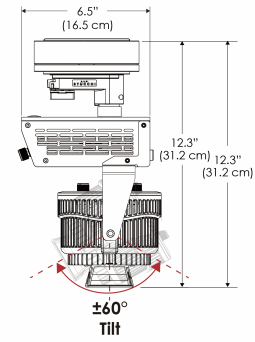

MECHANICAL FIGURES

W500N-TOX/TON

PS

PSX

W500N-CLP

Mounting Bracket Dimensions ALL-CLP

*All -CLP configuration models come with standard DC cables of 6 inches and AC cables of 10 ft.

W500N-TEX

Legacy product

W500N-TG

Legacy product

MECHANICAL FIGURES

W500N-MPT

PSX

US

PHOTOMETRIC DATA

AMZ

Distance		5' (~1.5 m)	8' (~2.4 m)	12' (~3.7 m)
@4000K	fc	611	186	87
	lux	6569	1998	933
@6500K	fc	612	186	87
	lux	6579	2001	934
Beam Diameter		Ø 3.9' (1.2m)	Ø 3.2' (1.9m)	Ø 9.3' (2.8m)

Beam Angle : 35°

TB

Distance		5' (~1.5 m)	8' (~2.4 m)	12' (~3.7 m)
@10000K	fc	247	110	15
	lux	2657	1177	156
@20000K	fc	160	71	50
	lux	1716	758	530
Beam Diameter		Ø 3.9' (1.2m)	Ø 3.2' (1.9m)	Ø 9.3' (2.8m)

Beam Angle : 35°