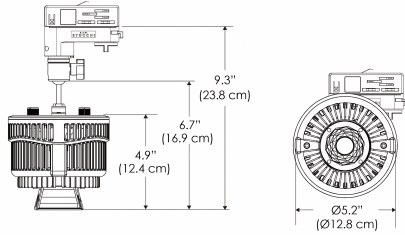

Power Supply & Control

PS Power Supply - Manual Control

US **EU** **277**

PSX Power Supply w/ DMX
 (compatible with TOX/CLP/MPT mount)

US **EU** **277**

Plug/Connection

US US 120V
EU EU 220V
277 US 277V (only with CLP)

SPECIFICATIONS

Beam Angle	35°
Spectrum Type	AMZ : Plant Flourish & Growth
	TB : Coral Health & Growth
Control	Intensity (0% - 100%), CCT
LED Source	DiCon Dense Matrix LED
Power Draw	175W max
AC Input Voltage	100 - 240V AC, 60Hz
	100 - 277V AC (only CLP)
Cooling	Fan Cooled
Operating Temperature	32 - 104°F (0 - 40°C)
Fixture Weight	1.8lb (~0.8kg)
Power Supply Weight	1.6lb (~0.7kg)

MECHANICAL FIGURES

W500N-TOX/TON

PS

PSX

W500N-CLP

Mounting Bracket Dimensions ALL-CLP

*All -CLP configuration models come with standard DC cables of 6 inches and AC cables of 10 ft.

W500N-TEX

TB

Distance		5' (~1.5 m)	8' (~2.4 m)	12' (~3.7 m)
@10000K	fc	247	110	15
	lux	2657	1177	156
@20000K	fc	160	71	50
	lux	1716	758	530
Beam Diameter		Ø 3.9' (1.2m)	Ø 3.2' (1.9m)	Ø 9.3' (2.8m)

Beam Angle : 35°