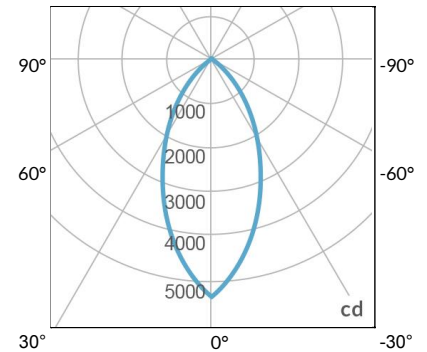

AMZ

Distance		5' (~1.5 m)	8' (~2.4 m)	12' (~3.7 m)
@4000K	fc	611	186	87
	lux	6569	1998	933
@6500K	fc	612	186	87
	lux	6579	2001	934
Beam Diameter		Ø 3.9' (1.2m)	Ø 3.2' (1.9m)	Ø 9.3' (2.8m)

Beam Angle : 35°

TB

Distance		5' (~1.5 m)	8' (~2.4 m)	12' (~3.7 m)
@10000K	fc	247	110	15
	lux	2657	1177	156
@20000K	fc	160	71	50
	lux	1716	758	530
Beam Diameter		Ø 3.9' (1.2m)	Ø 3.2' (1.9m)	Ø 9.3' (2.8m)

Beam Angle : 35°