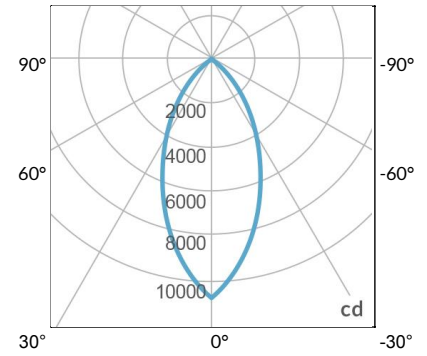

AMZ

Distance		5' (~1.5 m)	8' (~2.4 m)	12' (~3.7 m)
@4000K	fc	611	186	87
	lux	6569	1998	933
@6500K	fc	612	186	87
	lux	6579	2001	934
Beam Diameter		Ø 3.9' (1.2m)	Ø 3.2' (1.9m)	Ø 9.3' (2.8m)

Beam Angle : 35°

TB

Distance		5' (~1.5 m)	8' (~2.4 m)	12' (~3.7 m)
@10000K	fc	247	110	15
	lux	2657	1177	156
@20000K	fc	160	71	50
	lux	1716	758	530
Beam Diameter		Ø 3.9' (1.2m)	Ø 3.2' (1.9m)	Ø 9.3' (2.8m)

Beam Angle : 35°