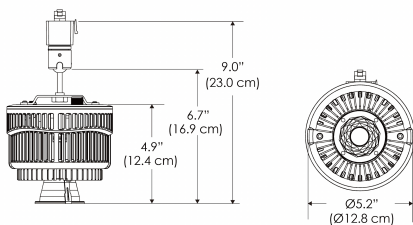

W500N-TG

Legacy product