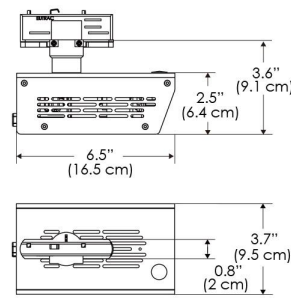

W500N-TEX

Legacy product