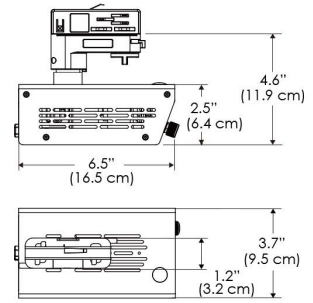

SPECIFICATIONS

Beam Angle	35°
Spectrum Type	AMZ : Plant Flourish & Growth
	TB : Coral Health & Growth
Control	Intensity (0% - 100%), CCT
LED Source	DiCon Dense Matrix LED
Power Draw	175W max
AC Input Voltage	100 - 240V AC, 60Hz
	100 - 277V AC (only CLP)
Cooling	Fan Cooled
Operating Temperature	32 - 104°F (0 - 40°C)
Fixture Weight	1.8lb (~0.8kg)
Power Supply Weight	1.6lb (~0.7kg)

MECHANICAL FIGURES

W500N-TOX/TON

PS

PSX

W500N-CLP

Mounting Bracket Dimensions ALL-CLP

*All -CLP configuration models come with standard DC cables of 6 inches and AC cables of 10 ft.

W500N-TEX

AMZ

Distance		5' (~1.5 m)	8' (~2.4 m)	12' (~3.7 m)
@4000K	fc	611	186	87
	lux	6569	1998	933
@6500K	fc	612	186	87
	lux	6579	2001	934
Beam Diameter		Ø 3.9' (1.2m)	Ø 3.2' (1.9m)	Ø 9.3' (2.8m)

Beam Angle : 35°

TB

Distance		5' (~1.5 m)	8' (~2.4 m)	12' (~3.7 m)
@10000K	fc	247	110	15
	lux	2657	1177	156
@20000K	fc	160	71	50
	lux	1716	758	530
Beam Diameter		Ø 3.9' (1.2m)	Ø 3.2' (1.9m)	Ø 9.3' (2.8m)

Beam Angle : 35°