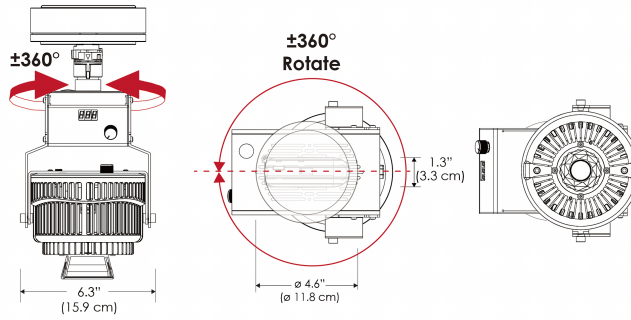

MECHANICAL FIGURES

W500N-TOX/TON

PS

PSX

W500N-CLP

Mounting Bracket Dimensions ALL-CLP

*All -CLP configuration models come with standard DC cables of 6 inches and AC cables of 10 ft.

W500N-TEX

Legacy product

W500N-TG

Legacy product

MECHANICAL FIGURES

W500N-MPT

PSX

US

PHOTOMETRIC DATA

AMZ

Distance		5' (~1.5 m)	8' (~2.4 m)	12' (~3.7 m)
@4000K	fc	611	186	87
	lux	6569	1998	933
@6500K	fc	612	186	87
	lux	6579	2001	934
Beam Diameter		Ø 3.9' (1.2m)	Ø 3.2' (1.9m)	Ø 9.3' (2.8m)

Beam Angle : 35°

TB

Distance		5' (~1.5 m)	8' (~2.4 m)	12' (~3.7 m)
@10000K	fc	247	110	15
	lux	2657	1177	156
@20000K	fc	160	71	50
	lux	1716	758	530
Beam Diameter		Ø 3.9' (1.2m)	Ø 3.2' (1.9m)	Ø 9.3' (2.8m)

Beam Angle : 35°