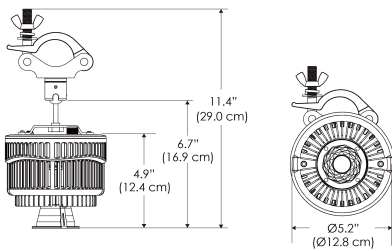

SPECIFICATIONS

Beam Angle	35°
Spectrum Type	AMZ : Plant Flourish & Growth
	TB : Coral Health & Growth
Control	Intensity (0% - 100%), CCT
LED Source	DiCon Dense Matrix LED
Power Draw	175W max
AC Input Voltage	100 - 240V AC, 60Hz
	100 - 277V AC (only CLP)
Cooling	Fan Cooled
Operating Temperature	32 - 104°F (0 - 40°C)
Fixture Weight	1.8lb (~0.8kg)
Power Supply Weight	1.6lb (~0.7kg)

MECHANICAL FIGURES

W500N-TOX/TON

PS

PSX

W500N-CLP

Mounting Bracket Dimensions ALL-CLP

*All -CLP configuration models come with standard DC cables of 6 inches and AC cables of 10 ft.

W500N-TEX

AMZ

Distance		5' (~1.5 m)	8' (~2.4 m)	12' (~3.7 m)
@4000K	fc	611	186	87
	lux	6569	1998	933
@6500K	fc	612	186	87
	lux	6579	2001	934
Beam Diameter		Ø 3.9' (1.2m)	Ø 3.2' (1.9m)	Ø 9.3' (2.8m)

Beam Angle : 35°

TB

Distance		5' (~1.5 m)	8' (~2.4 m)	12' (~3.7 m)
@10000K	fc	247	110	15
	lux	2657	1177	156
@20000K	fc	160	71	50
	lux	1716	758	530
Beam Diameter		Ø 3.9' (1.2m)	Ø 3.2' (1.9m)	Ø 9.3' (2.8m)

Beam Angle : 35°