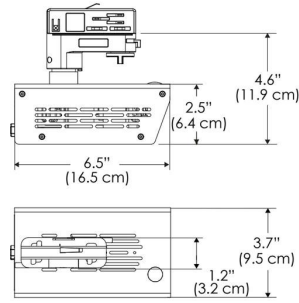

SPECIFICATIONS

Beam Angle	35°
Spectrum Type	AMZ : Plant Flourish & Growth
	TB : Coral Health & Growth
Control	Intensity (0% - 100%), CCT
LED Source	DiCon Dense Matrix LED
Power Draw	175W max
AC Input Voltage	100 - 240V AC, 60Hz
	100 - 277V AC (only CLP)
Cooling	Fan Cooled
Operating Temperature	32 - 104°F (0 - 40°C)
Fixture Weight	1.8lb (~0.8kg)
Power Supply Weight	1.6lb (~0.7kg)

MECHANICAL FIGURES

W500N-TOX/TON

PS

PSX

W500N-CLP

Mounting Bracket Dimensions ALL-CLP

*All -CLP configuration models come with standard DC cables of 6 inches and AC cables of 10 ft.

W500N-TEX

AMZ

Distance		5' (~1.5 m)	8' (~2.4 m)	12' (~3.7 m)
@4000K	fc	611	186	87
	lux	6569	1998	933
@6500K	fc	612	186	87
	lux	6579	2001	934
Beam Diameter		Ø 3.9' (1.2m)	Ø 3.2' (1.9m)	Ø 9.3' (2.8m)

Beam Angle : 35°

TB

Distance		5' (~1.5 m)	8' (~2.4 m)	12' (~3.7 m)
@10000K	fc	247	110	15
	lux	2657	1177	156
@20000K	fc	160	71	50
	lux	1716	758	530
Beam Diameter		Ø 3.9' (1.2m)	Ø 3.2' (1.9m)	Ø 9.3' (2.8m)

Beam Angle : 35°