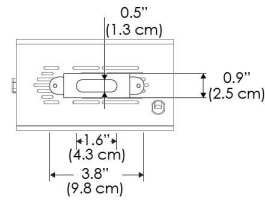

SPECIFICATIONS

Beam Angle	35°
Spectrum Type	AMZ : Plant Flourish & Growth
	TB : Coral Health & Growth
Control	Intensity (0% - 100%), CCT
LED Source	DiCon Dense Matrix LED
Power Draw	175W max
AC Input Voltage	100 - 240V AC, 60Hz
	100 - 277V AC (only CLP)
Cooling	Fan Cooled
Operating Temperature	32 - 104°F (0 - 40°C)
Fixture Weight	1.8lb (~0.8kg)
Power Supply Weight	1.6lb (~0.7kg)

MECHANICAL FIGURES

W500N-TOX/TON

PS

PSX

W500N-CLP

Mounting Bracket Dimensions ALL-CLP

*All -CLP configuration models come with standard DC cables of 6 inches and AC cables of 10 ft.

W500N-TEX

AMZ

Distance		5' (~1.5 m)	8' (~2.4 m)	12' (~3.7 m)
@4000K	fc	611	186	87
	lux	6569	1998	933
@6500K	fc	612	186	87
	lux	6579	2001	934
Beam Diameter		Ø 3.9' (1.2m)	Ø 3.2' (1.9m)	Ø 9.3' (2.8m)

Beam Angle : 35°

TB

Distance		5' (~1.5 m)	8' (~2.4 m)	12' (~3.7 m)
@10000K	fc	247	110	15
	lux	2657	1177	156
@20000K	fc	160	71	50
	lux	1716	758	530
Beam Diameter		Ø 3.9' (1.2m)	Ø 3.2' (1.9m)	Ø 9.3' (2.8m)

Beam Angle : 35°